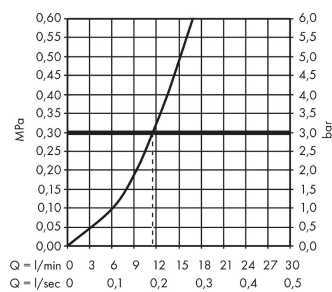

Logis M31

Single lever kitchen mixer 160, 1jet

Surface: **Chrome** Article Number: **71832000**

Description

product features

- ComfortZone 160
- swivel range 360°
- normal spray
- connection dimension: DN15
- maximum flow rate at 3 bar: 12 l/min
- ceramic cartridge
- connection type: G 3/8 connections
- temperature limitation adjustable
- suitable for continuous flow water heaters

Technology

Product image

Scale drawing

Flowchart

Logis M31
Single lever kitchen mixer 160, 1jet
 Surface: **Chrome** Article Number: **71832000**

Exploded Drawing

Year of production: >02/15

Logis M31