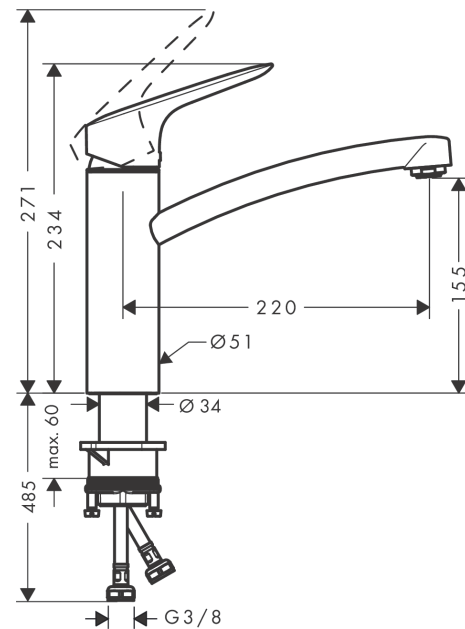

Logis M31

Single lever kitchen mixer 160, 1jet

Surface: **Chrome** Article Number: **71832000**

Description

product features

- ComfortZone 160
- swivel range 360°
- normal spray
- connection dimension: DN15
- maximum flow rate at 3 bar: 12 l/min
- ceramic cartridge
- connection type: G 3/8 connections
- temperature limitation adjustable
- suitable for continuous flow water heaters

Technology

Product image

Scale drawing

Flowchart

Logis M31
Single lever kitchen mixer 160, 1jet
 Surface: **Chrome** Article Number: **71832000**

Exploded Drawing

Year of production: >02/15

Logis M31

Single lever kitchen mixer 160, 1jet

Surface: **Chrome** Article Number: **71832000**

Spare part list

Year of production: >02/15

Pos.	Description	Article Number	Price	PU
1	handle	92465000	€ 58,67	1
2	screw cover	96338000	€ 3,33	1
3	flange	97995000	€ 18,80	1
4	nut	97996000	€ 28,92	1
5	O-ring 41x2	98212000	€ 3,33	1
6	cartridge, assy	92730000	€ 58,67	1
7	locking screw for handle	95140000	€ 5,36	1
8	seal	95008000	€ 8,69	1
9	spout cpl.	98349000	€ 103,17	1
10	aerator M24x1 (15 l/min)	92510000	€ 11,66	1
11	adapter for cartridge	98750000	€ 11,66	1
12	O-Ring 30x2	98186000	€ 3,33	1
13	sealing set	98702000	€ 8,69	1
14	O-Ring 36x2,5	98190000	€ 3,33	1
15	support	97523000	€ 5,36	1
16	fixing set (Ø 34)	95049000	€ 14,28	1
17	lever collar	97548000	€ 3,33	1
18	connection hose 600 mm M8x0,75 G3/8	96556000	€ 22,97	1
19	O-ring 7x1,5	98422000	€ 3,33	1