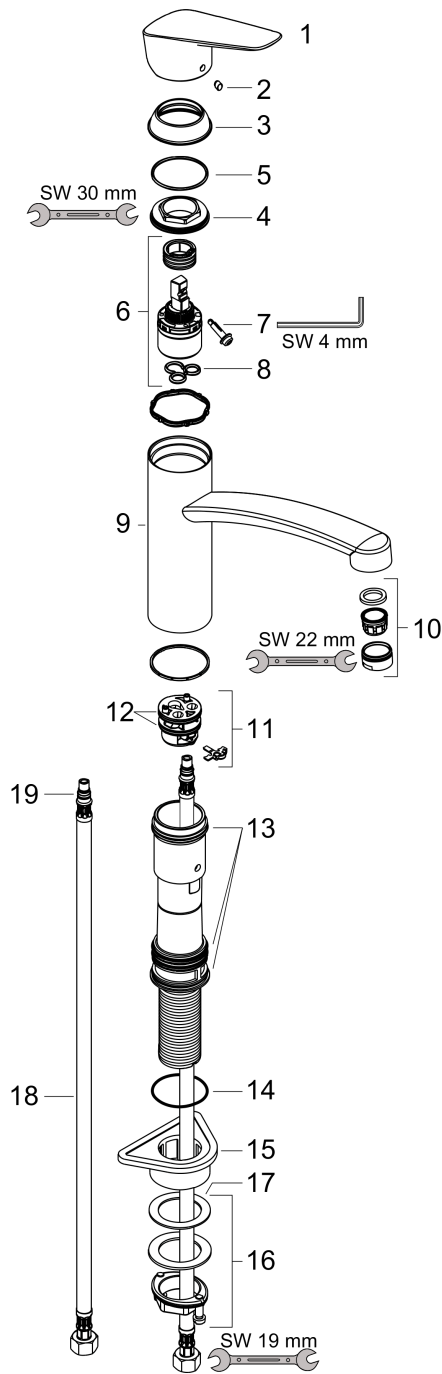

Logis M31

Single lever kitchen mixer 160, 1jet

Surface: **Chrome** Article Number: **71832000**

Description

product features

- ComfortZone 160
- swivel range 360°
- normal spray
- connection dimension: DN15
- maximum flow rate at 3 bar: 12 l/min
- ceramic cartridge
- connection type: G 3/8 connections
- temperature limitation adjustable
- suitable for continuous flow water heaters

Technology

Product image

Scale drawing

Flowchart

Logis M31
Single lever kitchen mixer 160, 1jet
 Surface: **Chrome** Article Number: **71832000**

Exploded Drawing

Year of production: >02/15

Logis M31

Single lever kitchen mixer 160, 1jet

Surface: **Chrome** Article Number: **71832000**

Spare part list

Year of production: >02/15

Pos.	Description	Article Number	Price	PU
1	handle	92465000	€ 58,67	1
2	screw cover	96338000	€ 3,33	1
3	flange	97995000	€ 18,80	1
4	nut	97996000	€ 28,92	1
5	O-ring 41x2	98212000	€ 3,33	1
6	cartridge, assy	92730000	€ 58,67	1
7	locking screw for handle	95140000	€ 5,36	1
8	seal	95008000	€ 8,69	1
9	spout cpl.	98349000	€ 103,17	1
10	aerator M24x1 (15 l/min)	92510000	€ 11,66	1
11	adapter for cartridge	98750000	€ 11,66	1
12	O-Ring 30x2	98186000	€ 3,33	1
13	sealing set	98702000	€ 8,69	1
14	O-Ring 36x2,5	98190000	€ 3,33	1
15	support	97523000	€ 5,36	1
16	fixing set (Ø 34)	95049000	€ 14,28	1
17	lever collar	97548000	€ 3,33	1
18	connection hose 600 mm M8x0,75 G3/8	96556000	€ 22,97	1
19	O-ring 7x1,5	98422000	€ 3,33	1